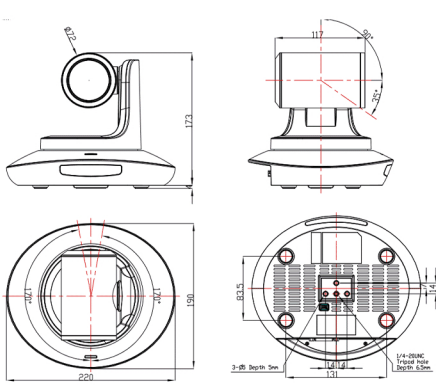

Telecam Technology Co.,Ltd

Phone number: +86 755 33275155 E-mail: sales@telycam.com

Add: 6 Floor, Building A, Shuanghuan Information Technology Industrial Park, No.8, Baoqing Rd, Longgang District, Shenzhen, 518116, China